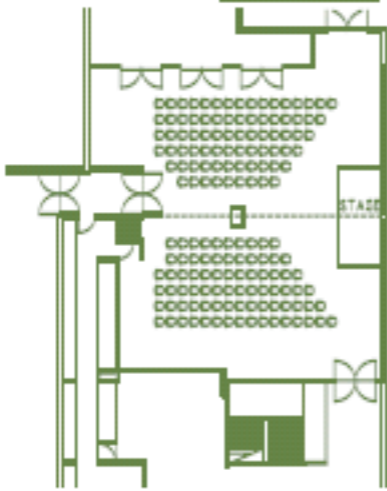

ARCADEA ROOM - OPTION 1

OPTION 1 -  
12 SEATER TABLES - 12 TABLES

ARCADEA ROOM - OPTION 2

OPTION 2 -  
THEATRE CHAIRS - 101 CHAIRS

ARCADEA ROOM - OPTION 3

OPTION 3 -  
3 SEATER TABLES - 14 TABLES

size and position  
to be confirmed