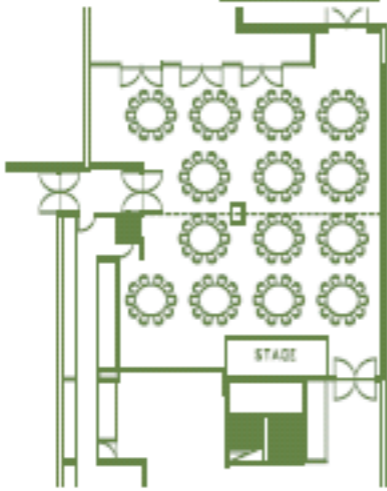

ARCADEA ROOM - OPTION 1

OPTION 1 -  
12 SEATER TABLES - 12 TABLES

ARCADEA ROOM - OPTION 2

OPTION 2 -  
THEATRE CHAIRS - 101 CHAIRS

ARCADEA ROOM - OPTION 3

OPTION 3 -  
3 SEATER TABLES - 14 TABLES

size and position  
to be confirmed